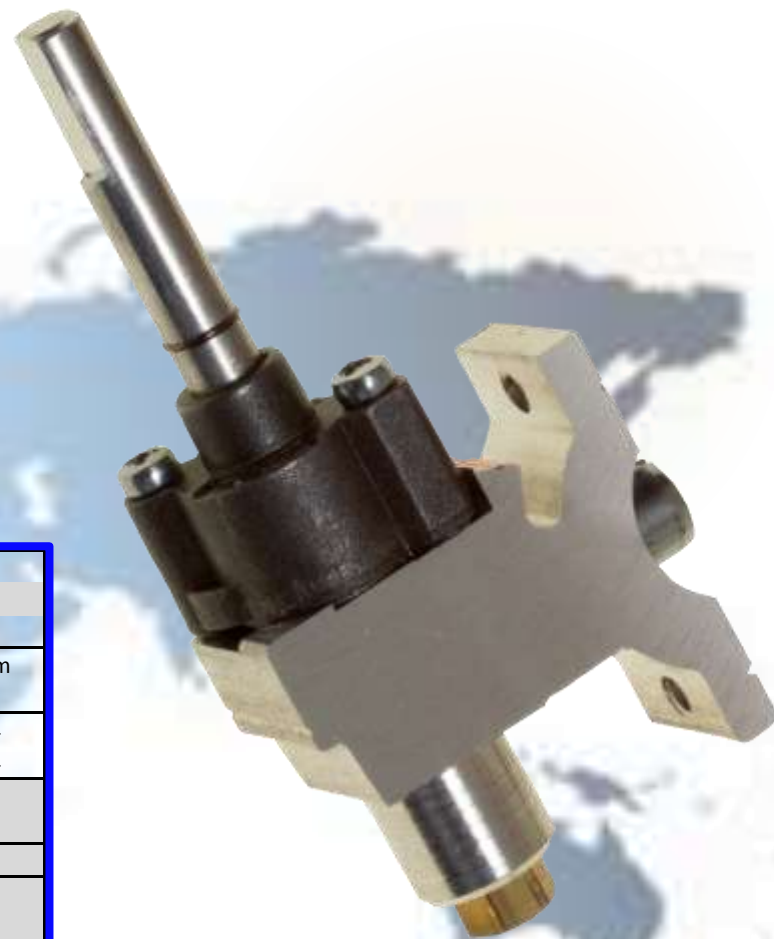

(Valve shown with an orifice directly mounted on the outlet)

Knob connector	Diameter		6 mm	8 mm	(and according to customer spec)		
	Lenght	From/to	xx	yy			
	Flat features		According to customer spec				
Gas Inlet	Round		8 mm	10 mm	12 mm	16 mm	21 mm
	Fixation/Distance		According to customer spec				
Gas Outlet	Type	Male	1/2 24UNS	M12 (2)	M13 100	M14 150	G1/4
		Female	1/2 24 UNS	M10 100	M12 (2)	M13 / M14	G1/4
Opening	Progressivity	Yes	210°	270°			
		No	90°	160°			
Safety system	Connexion		Pin	Faston	M8x1		
Capacity/Power	LPG		340 l/h	10000 BTU		14 kw	
	NG					8 kw	
Ignition Switch			Adaptable on any configuration, all valves are ready to receive it				
Certified			EC	AGA	CSA	Ukrain	Chile
			And others on special demand