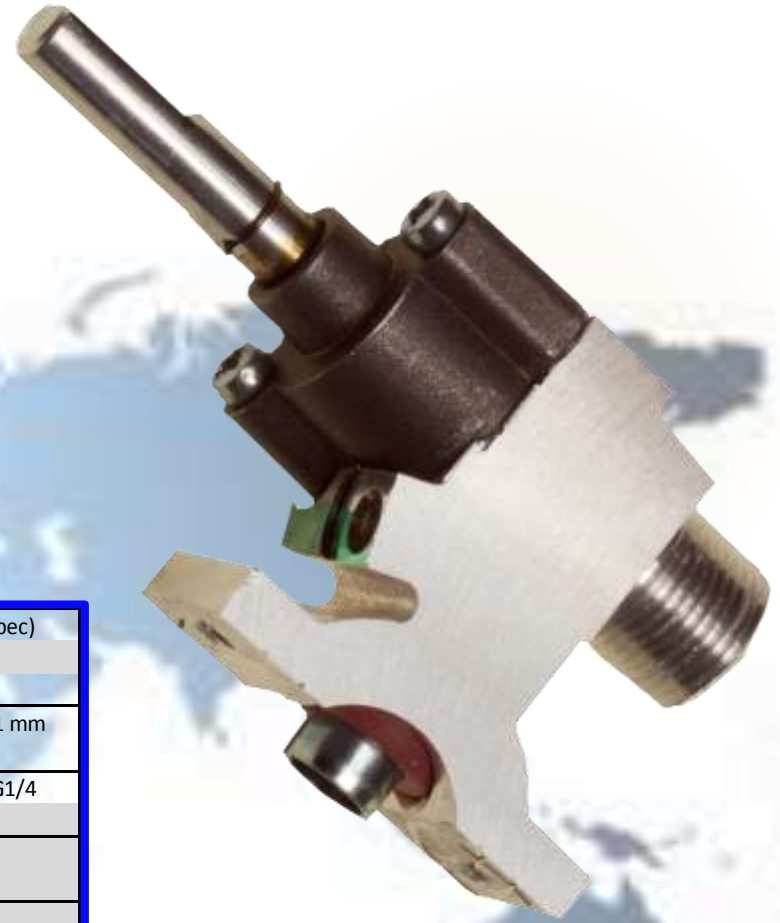

Knob connector	Diameter	From/to	6 mm	8 mm	(and according to customer spec)			
	Lenght		xx	yy				
	Flat features		According to customer spec					
Gas Inlet	Round		8 mm	10 mm	12 mm	16 mm	21 mm	
	Fixation/Distance		According to customer spec					
Gas Outlet	Type	Male	1/2 24 UNS	M12 (2)	M13 100	M14 150	G1/4	
		Female						
Opening	Progressivity	Yes	210°	270°				
		No	90°	160°				
Safety system	Connexion		Pin	Faston	M8x1			
Capacity/Power	LPG		340 l/h	14000 BTU		14 kw		
	NG					8 kw		
Ignition Switch			Adaptable on any configuration, all valves are ready to receive it					
Certified			EC	AGA	CSA	Ukrain	Chile	
			And others on special demand