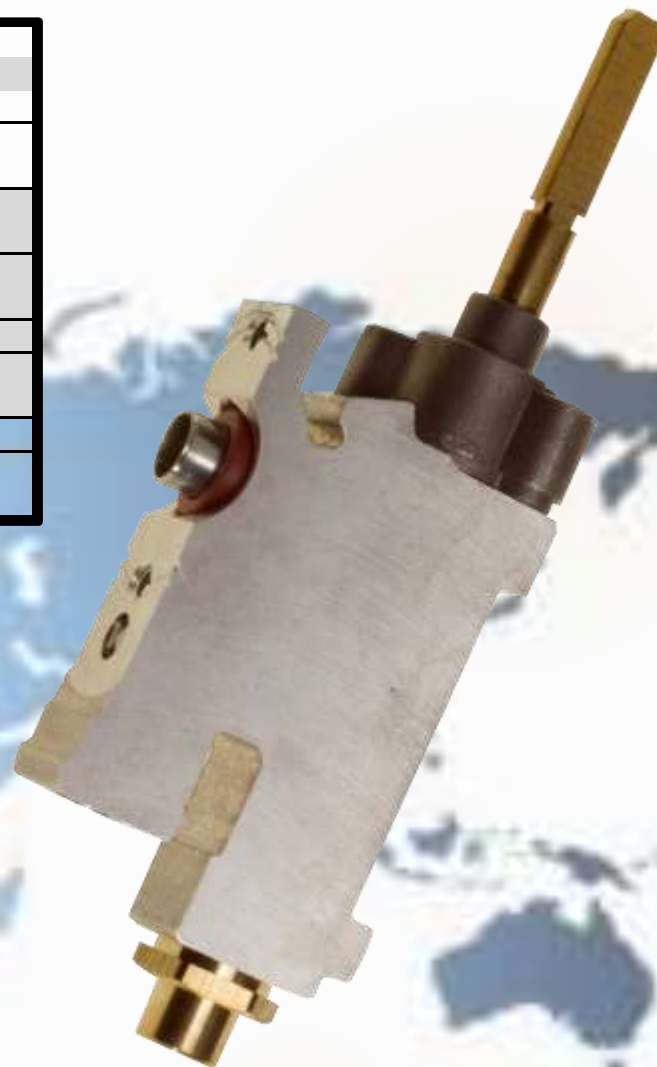

Knob connector	Diameter	From/to	6 mm	8 mm	(and according to customer spec)		
	Lenght		xx	yy			
	Flat features		According to customer spec				
Gas Inlet	Round		8 mm	10 mm	12 mm	16 mm	21 mm
	Fixation/Distance		According to customer spec				
Gas Outlet	Type	Male	M12 100	M12 125	M13 100	M14 150	G1/4
		Female	M10 100	M12 100	M12 125	M13 100	G1/4
Opening	Progressivity	Yes	210°	280°			
		No	90°	160°			
Safety system	Connexion		Pin	Faston	M8x1		
Capacity/Power	LPG		210 l/h	15000 BTU		12 kw	
	NG					7 kw	
Ignition Switch			Adaptable on any configuration, all valves are ready to receive it				
Certified			EC	AGA	CSA	Ukrain	Chile
			And others on special demand				

Knob connector	Diameter	From/to	6 mm	8 mm	(and according to customer spec)		
	Lenght		xx	yy			
	Flat features		According to customer spec				
Gas Inlet	Round		8 mm	10 mm	12 mm	16 mm	21 mm
	Fixation/Distance		According to customer spec				
Gas Outlet	Type	Male					
		Female	Clip				
Opening	Progressivity	Yes	210°	280°			
		No	90°	160°			
Safety system	Connexion		Pin	Faston	M8x1		
Capacity/Power	LPG		210 l/h	15000 BTU		12 kw	
	NG					7 kw	
Ignition Switch			Adaptable on any configuration, all valves are ready to receive it				
Certified			EC	AGA	CSA	Ukrain	Chile
			And others on special demand				

Safety valve for cooker / 565

Knob connector	Diameter	From/to	6 mm	8 mm	(and according to customer spec)		
	Lenght		xx	yy			
	Flat features		According to customer spec				
Gas Inlet	Round		8 mm	10 mm	12 mm	16 mm	21 mm
	Fixation/Distance		According to customer spec				
Gas Outlet	Type	Male					
		Female	M10 100	M12 (2)	M13 100	M14 150	Clip
Opening	Progressivity	Yes	210°	280°			
		No	90°	160°			
Safety system	Connexion		Pin	Faston	M8x1		
Capacity/Power	LPG		300 l/h	15000 BTU		14 kw	
	NG					8 kw	
Ignition Switch		Adaptable on any configuration, all valves are ready to receive it					
Certified		EC	AGA	CSA	Ukrain	Chile	
		And others on special demand					