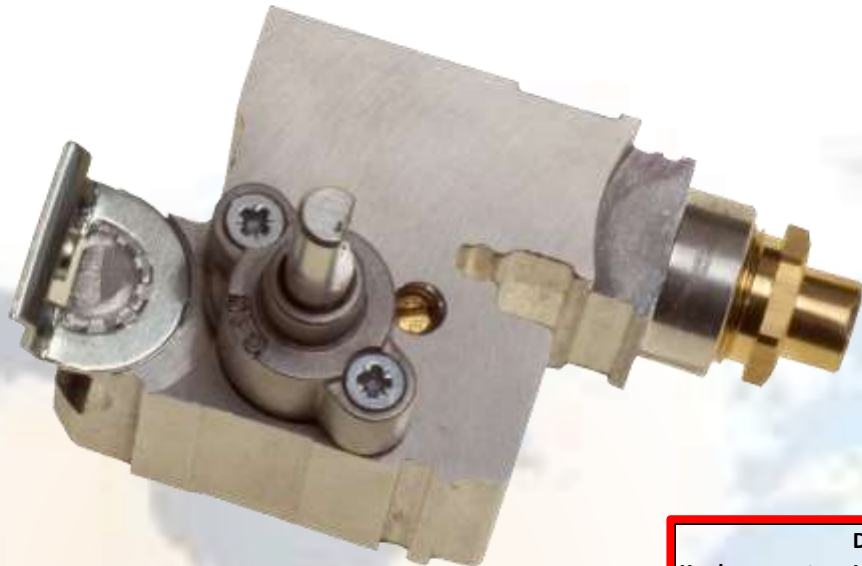

Knob connector	Diameter	From/to	6 mm	8 mm	(and according to customer spec)		
	Lenght		xx	yy			
	Flat features		According to customer spec				
Gas Inlet	Round		8 mm	10 mm	12 mm	16 mm	21 mm
	Fixation/Distance		According to customer spec				
Gas Outlet	Type	Male					
		Female	Clip				
Opening	Progressivity	Yes	210°	280°			
		No	90°	160°			
Safety system	Connexion		Pin	Faston	M8x1		
Capacity/Power	LPG		210 l/h	15000 BTU		12 kw	
	NG					7 kw	
Ignition Switch			Adaptable on any configuration, all valves are ready to receive it				
Certified			EC	AGA	CSA	Ukrain	Chile
			And others on special demand				

Safety valve for cooker / 565

Knob connector	Diameter	From/to	6 mm	8 mm	(and according to customer spec)		
	Lenght		xx	yy			
	Flat features		According to customer spec				
Gas Inlet	Round		8 mm	10 mm	12 mm	16 mm	21 mm
	Fixation/Distance		According to customer spec				
Gas Outlet	Type	Male					
		Female	M10 100	M12 (2)	M13 100	M14 150	Clip
Opening	Progressivity	Yes	210°	280°			
		No	90°	160°			
Safety system	Connexion		Pin	Faston	M8x1		
Capacity/Power	LPG		300 l/h	15000 BTU		14 kw	
	NG					8 kw	
Ignition Switch		Adaptable on any configuration, all valves are ready to receive it					
Certified		EC	AGA	CSA	Ukrain	Chile	
		And others on special demand					

Knob connector	Diameter	From/to	6 mm	8 mm	(and according to customer spec)		
	Lenght		xx	yy			
	Flat features		According to customer spec				
Gas Inlet	Round		8 mm	10 mm	12 mm	16 mm	21 mm
	Fixation/Distance		According to customer spec				
Gas Outlet	Type	Male	M12 100	M12 125	M13 100	M14 150	G1/4
		Female					
Opening	Progressivity	Yes	210°	280°			
		No	90°	160°			
Safety system	Connexion		Pin	Faston	M8x1		
Capacity/Power	LPG		260 l/h	15000 BTU		13 kw	
	NG					7.5 kw	
Ignition Switch			Adaptable on any configuration, all valves are ready to receive it				
Certified			EC	AGA	CSA	Ukrain	Chile
And others on special demand							