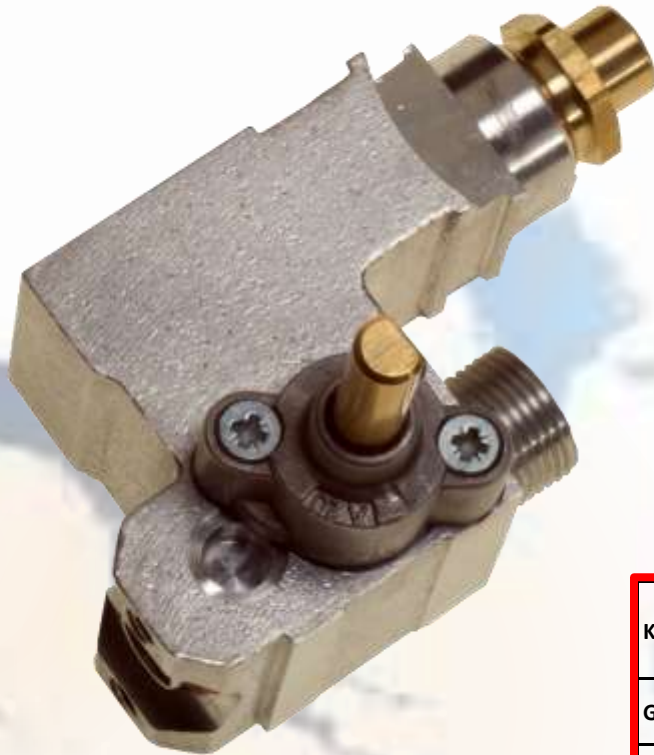

Knob connector	Diameter	From/to	6 mm	8 mm	(and according to customer spec)		
	Lenght		xx	yy			
	Flat features		According to customer spec				
Gas Inlet	Round		8 mm	10 mm	12 mm	16 mm	21 mm
	Fixation/Distance		According to customer spec				
Gas Outlet	Type	Male					
		Female	Clip				
Opening	Progressivity	Yes	210°	280°			
		No	90°	160°			
Safety system	Connexion		Pin	Faston	M8x1		
Capacity/Power	LPG		210 l/h	15000 BTU		12 kw	
	NG					7 kw	
Ignition Switch			Adaptable on any configuration, all valves are ready to receive it				
Certified			EC	AGA	CSA	Ukrain	Chile
			And others on special demand				

Safety valve for cooker / 565

Knob connector	Diameter	From/to	6 mm	8 mm	(and according to customer spec)		
	Lenght		xx	yy			
	Flat features		According to customer spec				
Gas Inlet	Round		8 mm	10 mm	12 mm	16 mm	21 mm
	Fixation/Distance		According to customer spec				
Gas Outlet	Type	Male					
		Female	M10 100	M12 (2)	M13 100	M14 150	Clip
Opening	Progressivity	Yes	210°	280°			
		No	90°	160°			
Safety system	Connexion		Pin	Faston	M8x1		
Capacity/Power	LPG		300 l/h	15000 BTU		14 kw	
	NG					8 kw	
Ignition Switch		Adaptable on any configuration, all valves are ready to receive it					
Certified		EC	AGA	CSA	Ukrain	Chile	
		And others on special demand					

Knob connector	Diameter	From/to	6 mm	8 mm	(and according to customer spec)		
	Lenght		xx	yy			
	Flat features		According to customer spec				
Gas Inlet	Round		8 mm	10 mm	12 mm	16 mm	21 mm
	Fixation/Distance		According to customer spec				
Gas Outlet	Type	Male	M12 100	M12 125	M13 100	M14 150	G1/4
		Female					
Opening	Progressivity	Yes	210°	280°			
		No	90°	160°			
Safety system	Connexion		Pin	Faston	M8x1		
Capacity/Power	LPG		260 l/h	15000 BTU		13 kw	
	NG					7.5 kw	
Ignition Switch			Adaptable on any configuration, all valves are ready to receive it				
Certified			EC	AGA	CSA	Ukrain	Chile
And others on special demand							